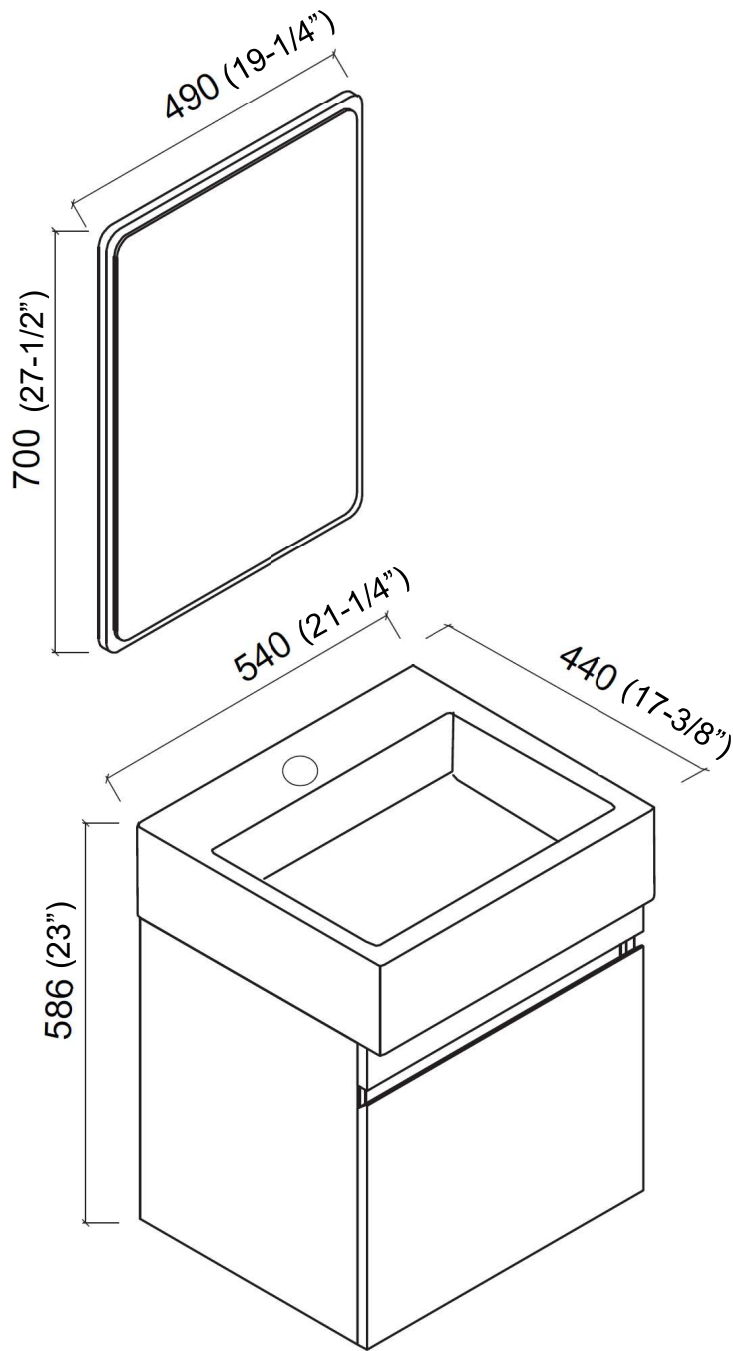

DIMENSIONS

innoci usa, Inc.
Santa Fe Springs, CA 90670

www.innoci-usa.com
(866) 479-8076

customerservice@innoci-usa.com

innociusa
LIFESTYLE

Rev. 2.5